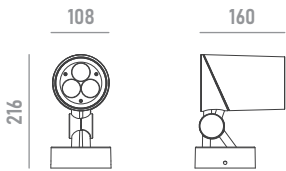

PRODUCT DATASHEET

Last information update: Feb. 2025

SERRA-3

0811W30

Architectural LED floodlight for outdoor applications

Technical Features

Power	30W
Input voltage	DC24V (constant voltage)
Insulation class	III
Delivered flux	1,350 lm ±10%
Light distribution type	Symmetrical / elliptical
Beam angle	9°, 15°, 20°, 30°, 45° / 15°x60°
Light colour / CCT	RGBW
CRI	-
Source type	LED (4-IN-1)
LED number	3
MacAdam step	-
Power supply	Not included
Control	DMX512 (built-in DMX decoder)
Protection index	IP66
Impact resistance	IK08
Lifetime	50,000 hours Ta=25°C