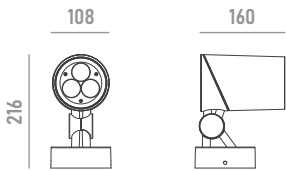

PRODUCT DATASHEET

Last information update: Feb. 2025

SERRA-3

0811W40

Architectural LED floodlight for outdoor applications

Technical Features

Power	40W
Input voltage	DC24V (constant voltage)
Insulation class	III
Delivered flux	1,800 lm ±10%
Light distribution type	Symmetrical / elliptical
Beam angle	9°, 15°, 20°, 30°, 45° / 15°x60°
Light colour / CCT	RGBW
CRI	-
Source type	LED (4-IN-1)
LED number	3
MacAdam step	-
Power supply	Not included
Control	DMX512 (built-in DMX decoder)
Protection index	IP66
Impact resistance	IK08
Lifetime	50,000 hours Ta=25°C