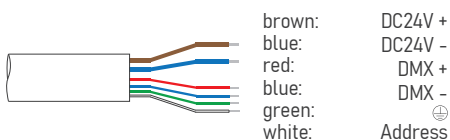

PRODUCT DATASHEET

Last information update: Feb. 2025

SERRA-3

0811W30

Architectural LED floodlight for outdoor applications

Technical Features

Power	30W
Input voltage	DC24V (constant voltage)
Insulation class	III
Delivered flux	1,350 lm ±10%
Light distribution type	Symmetrical / elliptical
Beam angle	9°, 15°, 20°, 30°, 45° / 15°x60°
Light colour / CCT	RGBW
CRI	-
Source type	LED (4-IN-1)
LED number	3
MacAdam step	-
Power supply	Not included
Control	DMX512 (built-in DMX decoder)
Protection index	IP66
Impact resistance	IK08
Lifetime	50,000 hours Ta=25°C

Installation

Surface mounted with adjustable base (standard).

Finish Colours

RAL9023 Pearl Dark Grey (standard). Other RAL colours on request.

Wiring

Power/DMX input cable MALE connector 1,000 mm
Power/DMX output cable FEMALE connector 1,000 mm