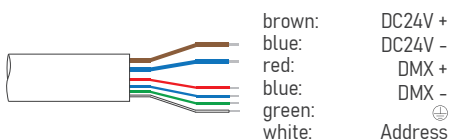

PRODUCT DATASHEET

Last information update: Feb. 2025

SERRA-3

0811W40

Architectural LED floodlight for outdoor applications

Technical Features

Power	40W
Input voltage	DC24V (constant voltage)
Insulation class	III
Delivered flux	1,800 lm ±10%
Light distribution type	Symmetrical / elliptical
Beam angle	9°, 15°, 20°, 30°, 45° / 15°x60°
Light colour / CCT	RGBW
CRI	-
Source type	LED (4-IN-1)
LED number	3
MacAdam step	-
Power supply	Not included
Control	DMX512 (built-in DMX decoder)
Protection index	IP66
Impact resistance	IK08
Lifetime	50,000 hours Ta=25°C

Installation

Surface mounted with adjustable base (standard).

Finish Colours

RAL9023 Pearl Dark Grey (standard). Other RAL colours on request.

Wiring

Power/DMX input cable MALE connector 1,000 mm
Power/DMX output cable FEMALE connector 1,000 mm