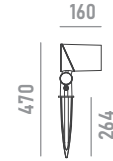

Optional Accessories

	<p>anti-glare grille (for models with optics $\leq 30^\circ$) *can not be ordered separately</p>	<p>A01</p>	
	<p>honeycomb louvre *can not be ordered separately</p>	<p>A02</p>	
	<p>anti-glare glass *can not be ordered separately</p>	<p>A04</p>	
	<p>anti-glare visor *can not be ordered separately</p>		<p>A06</p>
	<p>U-bracket *can not be ordered separately</p>		<p>A11</p>
	<p>pole adapter (for $\Phi 48$mm poles) *can not be ordered separately</p>		<p>A12</p>
	<p>pole clamp (for $\Phi 114$mm poles) *can not be ordered separately</p>		<p>A13</p>
	<p>pole plate (for $\Phi 67\sim 325$mm T≥ 4 poles) *can not be ordered separately</p>		<p>A14</p>

Optional Accessories

strap (for Φ 168~268mm trees)
*can not be ordered separately

A15

spike
*can not be ordered separately

A16

leader cable with female 6-pin waterproof connector for Power/DMX
* specify cable length to complete order

LC6

extension cable with male and female 6-pin waterproof connector for Power/DMX
* specify cable length to complete order

EC6

Ordering Information

example: 0811W40.0009.4130K.01+A01

0811W40 · [] · [] · [] + []