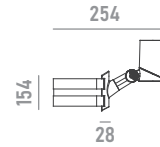

Optional Accessories

strap (for Φ 168~268mm trees)
*can not be ordered separately

A15

spike
*can not be ordered separately

A16

leader cable with female 6-pin waterproof connector for Power/DMX
* specify cable length to complete order

LC6

extension cable with male and female 6-pin waterproof connector for Power/DMX
* specify cable length to complete order

EC6

Ordering Information

example: 0811W30.0009.4130K.01+A01

0811W30 · [ ] · [ ] · [ ] + [ ]

product	beam angle	light colour / CCT	finish colour	accessory
SERRA-3-30W	0009 9°	4130K RGB+3000K	01 RAL9023	A01 anti-glare grille
	0015 15°	4140K RGB+4000K		A02 honeycomb louvre
	0020 20°			A04 anti-glare glass
	0030 30°			A06 anti-glare visor
	0040 45°			A11 U-bracket
	1560 15°x60°			A12 pole adapter
			A13 pole clamp	
			A14 pole plate	
			A15 strap	
			A16 spike	
			LC6 leader cable	
			EC6 extension cable