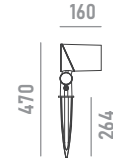

Optional Accessories

strap (for Φ 168~268mm trees)
*can not be ordered separately

A15

spike
*can not be ordered separately

A16

leader cable with female 6-pin waterproof connector for Power/DMX
* specify cable length to complete order

LC6

extension cable with male and female 6-pin waterproof connector for Power/DMX
* specify cable length to complete order

EC6

Ordering Information

example: 0811W30.0009.4130K.01+A01

0811W30 · [] · [] · [] + []