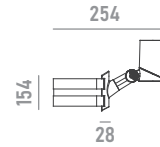

Optional Accessories

strap (for Φ 168~268mm trees)
*can not be ordered separately

A15

spike
*can not be ordered separately

A16

leader cable with female 6-pin waterproof connector for Power/DMX
* specify cable length to complete order

LC6

extension cable with male and female 6-pin waterproof connector for Power/DMX
* specify cable length to complete order

EC6

Ordering Information

example: 0811W40.0009.4130K.01+A01

0811W40 · [ ] · [ ] · [ ] + [ ]

product	beam angle	light colour / CCT	finish colour	accessory
SERRA-3-40W	0009 9°	4130K RGB+3000K	01 RAL9023	A01 anti-glare grille
	0015 15°	4140K RGB+4000K		A02 honeycomb louvre
	0020 20°			A04 anti-glare glass
	0030 30°			A06 anti-glare visor
	0040 45°			A11 U-bracket
	1560 15°x60°			A12 pole adapter
			A13 pole clamp	
			A14 pole plate	
			A15 strap	
			A16 spike	
			LC6 leader cable	
			EC6 extension cable