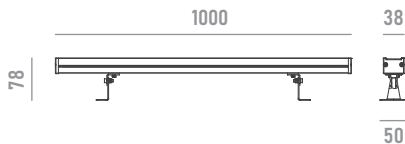

### YORK S 1000MM

2506W24

Architectural linear LED wallwasher for outdoor applications

#### Technical Features

Power	24W
Input voltage	DC24V ( constant voltage )
Insulation class	III
Delivered flux	1,920 lm ±10%
Light distribution type	symmetrical / elliptical
Beam angle	20°, 30°, 45°, 60° 20°x40°, 18°x50°
Light colour / CCT	2700K, 3000K, 4000K
CRI	80
Source type	LED
LED number	24
MacAdam step	5
Power supply	Not included
Control	ON/OFF
Protection index	IP66
Impact resistance	IK07
Lifetime	50,000 hours Ta=25°C

extension cable

Ordering Information

example: 2506W24.0020.2780.01+A1

2506W24 · [ ] · [ ] · [ ] + [ ]

product	beam angle	light colour / CCT	finish colour	accessory
YORK S 1000MM 24W	0020 20°	2780 2700K RA80	01 aluminum	A1 honeycomb
	0030 30°	3080 3000K RA80		A2 visor
	0045 45°	4080 4000K RA80		LC2 leader cable
	0060 60°			EC2 extension cable
	2040 20°x40°			
	1850 18°x50°			