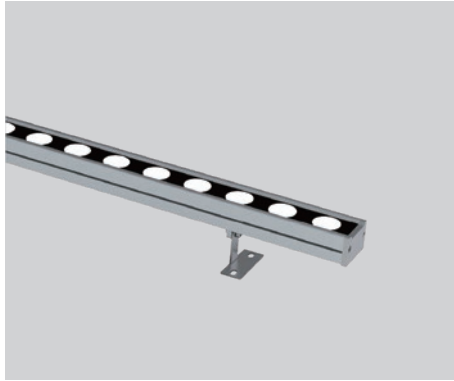

### YORK S 1000MM

2506W24

Architectural linear LED wallwasher for outdoor applications

#### Technical Features

Power	24W
Input voltage	DC24V ( constant voltage )
Insulation class	III
Delivered flux	1,920 lm ±10%
Light distribution type	symmetrical / elliptical
Beam angle	20°, 30°, 45°, 60° 20°x40°, 18°x50°
Light colour / CCT	2700K, 3000K, 4000K
CRI	80
Source type	LED
LED number	24
MacAdam step	5
Power supply	Not included
Control	ON/OFF
Protection index	IP66
Impact resistance	IK07
Lifetime	50,000 hours Ta=25°C

#### Construction

Anodized extruded aluminum body, tempered glass cover, polycarbonate optical lenses.

#### Installation

Surface mounted with adjustable bracket.