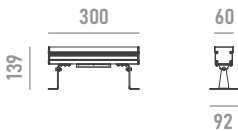

### YORK M 300MM

2504W30(0.3)

Architectural linear LED wallwasher for outdoor applications

#### Technical Features

Power	30W
Input voltage	DC24V ( constant voltage )
Insulation class	III
Delivered flux	1,350 lm ±10%
Light distribution type	symmetrical / elliptical
Beam angle	9°, 15°, 20°, 30°, 45° / 15°x60°
Light colour / CCT	RGBW
CRI	-
Source type	LED ( 4-IN-1 )
LED number	6
MacAdam step	-
Power supply	Not included
Control	DMX512
Protection index	IP66
Impact resistance	IK07
Lifetime	50,000 hours Ta=25°C