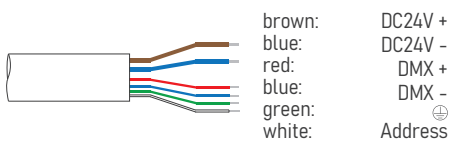

Wiring

Power/DMX input cable MALE connector 500mm
Power/DMX output cable FEMALE connector 500mm