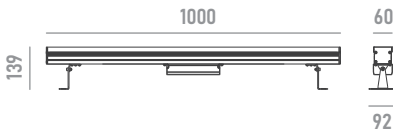

PRODUCT DATASHEET

Last information update: May 2023

YORK M 1000MM

2504W72

Architectural linear LED wallwasher for outdoor applications

Technical Features

| | |
|-------------------------|----------------------|
| Power | 72W |
| Input voltage | AC100-240V |
| Insulation class | I |
| Delivered flux | 3,600 lm ±10% |
| Light distribution type | symmetrical |
| Beam angle | ultra spot 2.5° |
| Light colour / CCT | 2700K, 3000K, 4000K |
| CRI | 80 |
| Source type | LED |
| LED number | 20 |
| MacAdam step | 5 |
| Power supply | included |
| Control | ON/OFF |
| Protection index | IP66 |
| Impact resistance | IK07 |
| Lifetime | 50,000 hours Ta=25°C |

Installation

Surface mounted with adjustable bracket.

Finish Colours

Alumunim as standard colour, RAL colours on request.

Wiring

Power input cable OPEN END 500mm

Optional Accessories

anti-glare accessory for improved visual comfort
*can not be ordered separately

honeycomb

anti-glare accessory for improved visual comfort
*can not be ordered separately

visor

Ordering Information

example: 2504W72.0002.2780.01+A1

2504W72 · [] · [] · [] + []

| product | beam angle | light colour / CCT | finish colour | accessory |
|----------------|------------------|------------------------|--------------------|---------------------|
| YORK M 1000MM | 0002 2.5° | 2780 2700K RA80 | 01 aluminum | A1 honeycomb |
| 72W ULTRA SPOT | | 3080 3000K RA80 | | A2 visor |
| | | 4080 4000K RA80 | | |