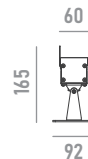

Installation

Surface mounted with adjustable bracket.

Finish Colours

Alumunim as standard colour, RAL colours on request.

Wiring

Power input cable OPEN END 500mm

Optional Accessories

anti-glare accessory for improved visual comfort
*can not be ordered separately

honeycomb

anti-glare accessory for improved visual comfort
*can not be ordered separately

visor

Ordering Information

example: 2504W72.0002.2780.01+A1

2504W72 · [] · [] · [] + []

| product | beam angle | light colour / CCT | finish colour | accessory |
|----------------|------------------|------------------------|--------------------|---------------------|
| YORK M 1000MM | 0002 2.5° | 2780 2700K RA80 | 01 aluminum | A1 honeycomb |
| 72W ULTRA SPOT | | 3080 3000K RA80 | | A2 visor |
| | | 4080 4000K RA80 | | |