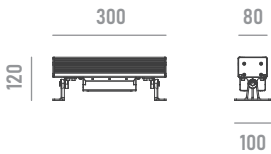

### YORK L 300MM

2508W60(0.3)

Architectural linear LED wallwasher for outdoor applications

#### Technical Features

Power	60W
Input voltage	AC100-240V
Insulation class	I
Delivered flux	2,700 lm ±10%
Light distribution type	symmetrical / elliptical
Beam angle	9°, 15°, 20°, 30°, 45° / 15°x60°
Light colour / CCT	RGBW
CRI	-
Source type	LED ( 4-IN-1)
LED number	8
MacAdam step	-
Power supply	included
Control	DMX512
Protection index	IP66
Impact resistance	IK07
Lifetime	50,000 hours Ta=25°C