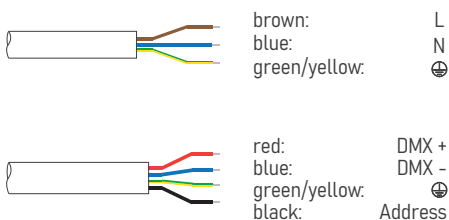

### YORK L 300MM

2508W60(0.3)

Architectural linear LED wallwasher for outdoor applications

#### Technical Features

Power	60W
Input voltage	AC100-240V
Insulation class	I
Delivered flux	2,700 lm ±10%
Light distribution type	symmetrical / elliptical
Beam angle	9°, 15°, 20°, 30°, 45° / 15°x60°
Light colour / CCT	RGBW
CRI	-
Source type	LED ( 4-IN-1)
LED number	8
MacAdam step	-
Power supply	included
Control	DMX512
Protection index	IP66
Impact resistance	IK07
Lifetime	50,000 hours Ta=25°C

#### Wiring

Power input cable OPEN END 500mm  
 DMX input cable MALE connector 500mm  
 DMX output cable FEMALE connector 500mm

extension cable

Ordering Information

example: 2508W60(0.3).0009.4130K.01+A1

2508W60(0.3) · [ ] · [ ] · [ ] + [ ]

product	beam angle	light colour / CCT	finish colour	accessory
YORK L 300MM 60W	0009 9°	4130K RGB+3000K	01 aluminum	A1 honeycomb
	0015 15°	4140K RGB+4000K		A2 visor
	0020 20°			LC4 leader cable
	0030 30°			EC4 extension cable
	0045 45°			
	1560 15°x60°			