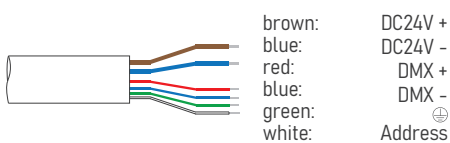

PRODUCT DATASHEET

Last information update: May 2023

UNI-LINE DOME 1000MM

2608W15

Architectural linear LED wallwasher for outdoor applications

Technical Features

| | |
|-------------------------|----------------------------|
| Power | 15W |
| Input voltage | DC24V (constant voltage) |
| Insulation class | III |
| Delivered flux | 670 lm ±10% |
| Light distribution type | direct-view |
| Beam angle | 120° |
| Light colour / CCT | RGBW |
| CRI | - |
| Source type | LED (4-IN-1) |
| LED number | 60 |
| MacAdam step | - |
| Power supply | Not included |
| Control | DMX512 |
| Pixel | 10 / meter |
| Protection index | IP65 |
| Impact resistance | IK05 |
| Lifetime | 50,000 hours Ta=25°C |

Installation

Surface mounted with bracket (non-adjustable).

Finish Colours

Aluminum as standard colour, RAL colours on request.

Wiring

Power/DMX input cable MALE connector 500mm
Power/DMX output cable FEMALE connector 500mm