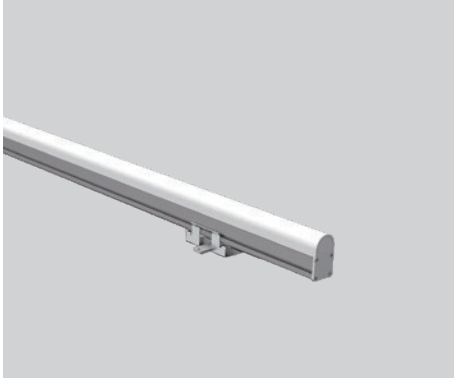

PRODUCT DATASHEET

Last information update: May 2023

UNI-LINE DOME 1000MM

2608W15

Architectural linear LED wallwasher for outdoor applications

Technical Features

| | |
|-------------------------|----------------------------|
| Power | 15W |
| Input voltage | DC24V (constant voltage) |
| Insulation class | III |
| Delivered flux | 670 lm ±10% |
| Light distribution type | direct-view |
| Beam angle | 120° |
| Light colour / CCT | RGBW |
| CRI | - |
| Source type | LED (4-IN-1) |
| LED number | 60 |
| MacAdam step | - |
| Power supply | Not included |
| Control | DMX512 |
| Pixel | 10 / meter |
| Protection index | IP65 |
| Impact resistance | IK05 |
| Lifetime | 50,000 hours Ta=25°C |

Installation

Surface mounted with bracket (non-adjustable).

Finish Colours

Aluminum as standard colour, RAL colours on request.

Wiring

Power/DMX input cable MALE connector 500mm
Power/DMX output cable FEMALE connector 500mm