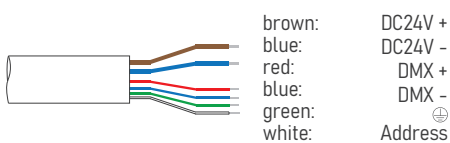

PRODUCT DATASHEET

Last information update: May 2023

UNI-LINE DOME 1000MM

2608W15

Architectural linear LED wallwasher for outdoor applications

Technical Features

| | |
|-------------------------|----------------------------|
| Power | 15W |
| Input voltage | DC24V (constant voltage) |
| Insulation class | III |
| Delivered flux | 600 lm ±10% |
| Light distribution type | direct-view |
| Beam angle | 120° |
| Light colour / CCT | RGB |
| CRI | - |
| Source type | LED (3-IN-1) |
| LED number | 60 |
| MacAdam step | - |
| Power supply | Not included |
| Control | DMX512 |
| Pixel | 10 / meter |
| Protection index | IP65 |
| Impact resistance | IK05 |
| Lifetime | 50,000 hours Ta=25°C |

Installation

Surface mounted with bracket (non-adjustable).

Finish Colours

Aluminum as standard colour, RAL colours on request.

Wiring

Power/DMX input cable MALE connector 500mm
Power/DMX output cable FEMALE connector 500mm

extension cable

Ordering Information

example: 2608W15.0120.4130K.01+LC6

2608W15 · [] · [] · [] + []

| product | beam angle | light colour / CCT | finish colour | accessory |
|-----------------------------|------------------|--------------------|--------------------|---|
| UNI-LINE DOME 1000MM 15W | 0120 120° | 31RGB RGB | 01 aluminum | LC6 leader cable EC6 extension cable |