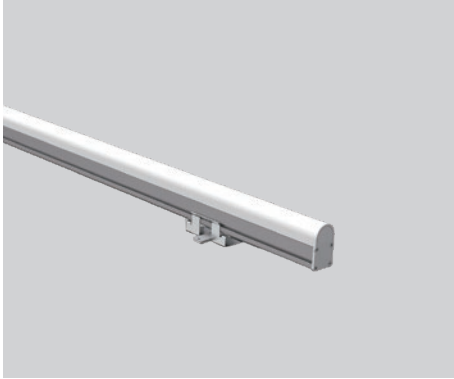

## UNI-LINE DOME 1000MM

2608W15

Architectural linear LED wallwasher for outdoor applications

### Technical Features

Power	15W
Input voltage	DC24V ( constant voltage )
Insulation class	III
Delivered flux	1,100 lm ±10%
Light distribution type	direct-view
Beam angle	120°
Light colour / CCT	2700K, 3000K, 4000K
CRI	80
Source type	LED
LED number	60
MacAdam step	5
Power supply	Not included
Control	ON/OFF
Protection index	IP65
Impact resistance	IK05
Lifetime	50,000 hours Ta=25°C

### Construction

Anodized extruded aluminum body, polycarbonate diffuser.