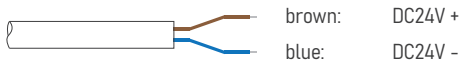

Wiring

Power input cable MALE connector 200mm

Power output cable FEMALE connector 200mm