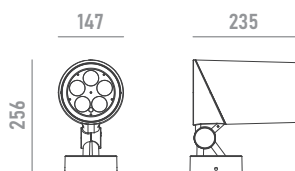

PRODUCT DATASHEET

Last information update: May 2023

SERRA

0811W60

Architectural LED floodlight for outdoor applications

Technical Features

Power	60W
Input voltage	AC100-240V
Insulation class	I
Delivered flux	4,800 lm ±10%
Light distribution type	symmetrical / elliptical
Beam angle	6°, 12°, 20°, 30°, 45°, 60° 5°x20°, 10°x70°
Light colour / CCT	2700K, 3000K, 4000K
CRI	80
Source type	LED
LED number	5
MacAdam step	5
Power supply	Built-in
Control	ON/OFF
Protection index	IP66
Impact resistance	IK08
Lifetime	50,000 hours Ta=25°C

Installation

Surface mounted with adjustable base.

Finish Colours

RAL9023 as standard colour, other RAL colours on request.

Wiring

Power input cable OPEN END 500mm

Optional Accessories

	<p>built-in anti-glare accessory for improved visual comfort *can not be ordered separately</p>	<p>honeycomb</p>	
	<p>anti-glare accessory for improved visual comfort *can not be ordered separately</p>	<p>anti-glare glass</p>	
	<p>mounting accessory *can not be ordered separately</p>		<p>U-bracket</p>
	<p>mounting accessory for Ø 48mm poles *can not be ordered separately</p>		<p>pole adapter</p>
	<p>mounting accessory for Ø 114mm poles *can not be ordered separately</p>		<p>pole clamp</p>
	<p>mounting accessory for Ø 67~325mm T>=4 poles *can not be ordered separately</p>		<p>pole plate</p>
	<p>mounting accessory for Ø 168~268mm trees *can not be ordered separately</p>		<p>strap</p>
	<p>mounting accessory *can not be ordered separately</p>		<p>spike</p>

Ordering Information

example: 0811W60.0006.2780.01+A1

0811W60 · [] · [] · [] + []

product	beam angle	light colour / CCT	finish colour	accessory
SERRA 60W	0006 6°	2780 2700K RA80	01 RAL9023	A1 honeycomb
	0012 12°	3080 3000K RA80		A2 anti-glare glass
	0020 20°	4080 4000K RA80		A3 U-bracket
	0030 30°			A4 pole adapter
	0045 45°			A5 pole clamp
	0060 60°			A6 pole plate
	0520 5°x20°			A7 strap
	1070 10°x70°			A8 spike