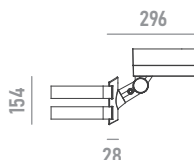

pole adapter

mounting accessory for \varnothing 114mm poles
*can not be ordered separately

pole clamp

mounting accessory for \varnothing 67~325mm T>=4 poles
*can not be ordered separately

pole plate

mounting accessory for \varnothing 168~268mm trees
*can not be ordered separately

strap

Ordering Information

example: **0822W75.0002.2780.01+A1**

0822W75 · [] · [] · [] + []

product	beam angle	light colour / CCT	finish colour	accessory
CUBE 2.0 75W ULTRA SPOT	0002 2°	2780 2700K RA80	01 RAL9023	A1 honeycomb
		3080 3000K RA80		A2 visor
		4080 4000K RA80		A3 U-bracket
				A4 pole adapter
				A5 pole clamp
				A6 pole plate
				A7 strap