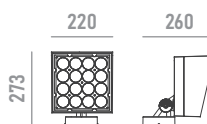

anti-glare accessory for improved visual comfort
*can not be ordered separately

visor