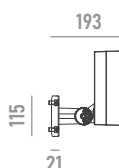

pole adapter

mounting accessory for \varnothing 114mm poles
*can not be ordered separately

pole clamp

mounting accessory for \varnothing 67~325mm T>=4 poles
*can not be ordered separately

pole plate

mounting accessory for \varnothing 168~268mm trees
*can not be ordered separately

strap

Ordering Information

example: **0822W75.0002.2780.01+A1**

0822W75 · [] · [] · [] + []

product	beam angle	light colour / CCT	finish colour	accessory
CUBE 2.0 75W ULTRA SPOT	0002 2°	2780 2700K RA80	01 RAL9023	A1 honeycomb
		3080 3000K RA80		A2 visor
		4080 4000K RA80		A3 U-bracket
				A4 pole adapter
				A5 pole clamp
				A6 pole plate
				A7 strap