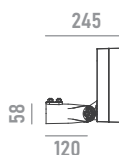

honeycomb

anti-glare accessory for improved visual comfort
*can not be ordered separately

visor

mounting accessory
*can not be ordered separately

U-bracket

mounting accessory for \varnothing 48mm poles
*can not be ordered separately

pole adapter

mounting accessory for \varnothing 114mm poles
*can not be ordered separately

pole clamp

mounting accessory for \varnothing 67~325mm T>=4 poles
*can not be ordered separately

pole plate

mounting accessory for \varnothing 168~268mm trees
*can not be ordered separately