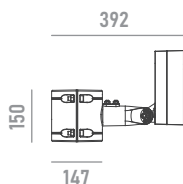

pole adapter

mounting accessory for \varnothing 114mm poles
*can not be ordered separately

pole clamp

mounting accessory for \varnothing 67~325mm T>=4 poles
*can not be ordered separately

pole plate

mounting accessory for \varnothing 168~268mm trees
*can not be ordered separately