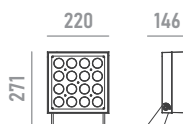

Optional Accessories

built-in anti-glare accessory for improved visual comfort
*can not be ordered separately

honeycomb

anti-glare accessory for improved visual comfort
*can not be ordered separately

visor

mounting accessory
*can not be ordered separately

U-bracket

mounting accessory for $\varnothing$ 48mm poles
*can not be ordered separately

pole adapter

mounting accessory for $\varnothing$ 114mm poles
*can not be ordered separately

pole clamp

mounting accessory for $\varnothing$ 67~325mm T>=4 poles
*can not be ordered separately

pole plate

mounting accessory for $\varnothing$ 168~268mm trees
*can not be ordered separately

strap