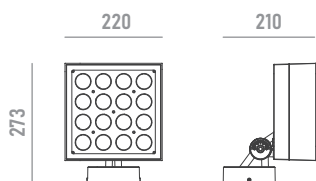

PRODUCT DATASHEET

Last information update: May 2023

CUBE 2.0

0822W75

Architectural LED floodlight for outdoor applications

Technical Features

Power	75W
Input voltage	AC100-240V
Insulation class	I
Delivered flux	3,750 lm ±10%
Light distribution type	symmetrical
Beam angle	ultra spot 2°
Light colour / CCT	2700K, 3000K, 4000K
CRI	80
Source type	LED
LED number	16
MacAdam step	5
Power supply	Built-in
Control	ON/OFF
Protection index	IP66
Impact resistance	IK08
Lifetime	50,000 hours Ta=25°C