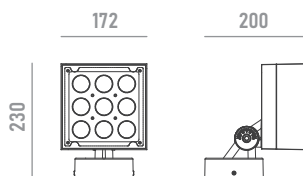

PRODUCT DATASHEET

Last information update: May 2023

CUBE 2.0

0822W45

Architectural LED floodlight for outdoor applications

Technical Features

Power	45W
Input voltage	AC100-240V
Insulation class	I
Delivered flux	2,250 lm ±10%
Light distribution type	symmetrical
Beam angle	ultra spot 2°
Light colour / CCT	2700K, 3000K, 4000K
CRI	80
Source type	LED
LED number	9
MacAdam step	5
Power supply	Built-in
Control	ON/OFF
Protection index	IP66
Impact resistance	IK08
Lifetime	50,000 hours Ta=25°C

Installation

Surface mounted with adjustable base.

Finish Colours

RAL9023 as standard colour, other RAL colours on request.

Wiring

Power input cable OPEN END 500mm

Optional Accessories

	<p>built-in anti-glare accessory for improved visual comfort *can not be ordered separately</p>		<p>honeycomb</p>
	<p>anti-glare accessory for improved visual comfort *can not be ordered separately</p>		<p>visor</p>
	<p>mounting accessory *can not be ordered separately</p>		<p>U-bracket</p>
	<p>mounting accessory for Ø 48mm poles *can not be ordered separately</p>		<p>pole adapter</p>
	<p>mounting accessory for Ø 114mm poles *can not be ordered separately</p>		<p>pole clamp</p>
	<p>mounting accessory for Ø 67~325mm T>=4 poles *can not be ordered separately</p>		<p>pole plate</p>
	<p>mounting accessory for Ø 168~268mm trees *can not be ordered separately</p>		<p>strap</p>
	<p>mounting accessory *can not be ordered separately</p>		<p>spike</p>