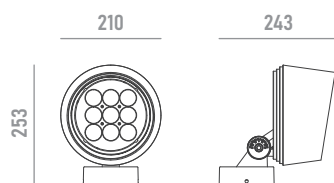

PRODUCT DATASHEET

Last information update: May 2023

ARKOS

0820W45

Architectural LED floodlight for outdoor applications

Technical Features

Power	45W
Input voltage	AC100-240V
Insulation class	I
Delivered flux	2,250 lm ±10%
Light distribution type	symmetrical
Beam angle	ultra spot 2.5°
Light colour / CCT	2700K, 3000K, 4000K
CRI	80
Source type	LED
LED number	9
MacAdam step	5
Power supply	Built-in
Control	ON/OFF
Protection index	IP66
Impact resistance	IK08
Lifetime	50,000 hours Ta=25°C

Installation

Surface mounted with adjustable base.

Finish Colours

RAL9023 as standard colour, other RAL colours on request.

Wiring

Power input cable OPEN END 500mm

Optional Accessories

	<p>built-in anti-glare accessory for improved visual comfort *can not be ordered separately</p>	<p>honeycomb</p>	
	<p>anti-glare accessory for improved visual comfort *can not be ordered separately</p>	<p>anti-glare glass</p>	
	<p>mounting accessory *can not be ordered separately</p>		<p>U-bracket</p>
	<p>mounting accessory for Ø 48mm poles *can not be ordered separately</p>		<p>pole adapter</p>
	<p>mounting accessory for Ø 114mm poles *can not be ordered separately</p>		<p>pole clamp</p>
	<p>mounting accessory for Ø 67~325mm T>=4 poles *can not be ordered separately</p>		<p>pole plate</p>
	<p>mounting accessory for Ø 168~268mm trees *can not be ordered separately</p>		<p>strap</p>
	<p>mounting accessory *can not be ordered separately</p>		<p>spike</p>

Ordering Information

example: **0820W45.0002.2780.01+A1**

0820W45 · · · +

product	beam angle	light colour / CCT	finish colour	accessory
ARKOS 45W ULTRA SPOT	0002 2.5°	2780 2700K RA80	01 RAL9023	A1 honeycomb
		3080 3000K RA80		A2 anti-glare glass
		4080 4000K RA80		A3 U-bracket
				A4 pole adapter
				A5 pole clamp
				A6 pole plate
				A7 strap
				A8 spike