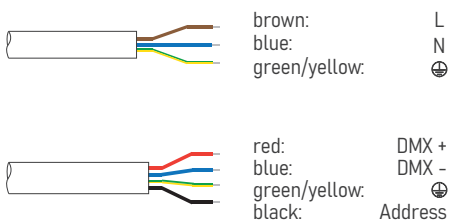

#### Technical Features

Power	30W
Input voltage	AC100-240V
Insulation class	I
Delivered flux	1,350 lm ±10%
Light distribution type	symmetrical / elliptical
Beam angle	9°, 15°, 20°, 30°, 45° / 15°x60°
Light colour / CCT	RGBW
CRI	-
Source type	LED ( 4-IN-1)
LED number	6
MacAdam step	-
Power supply	Built-in
Control	DMX512
Protection index	IP66
Impact resistance	IK08
Lifetime	50,000 hours Ta=25°C

#### Wiring

Power input cable OPEN END 500mm  
 DMX input cable MALE connector 500mm  
 DMX output cable FEMALE connector 500mm

### Ordering Information

example: **0820W30.0009.4130K.01+A1**

0820W30 · [ ] · [ ] · [ ] + [ ]

product	beam angle	light colour / CCT	finish colour	accessory
ARKOS 30W	<b>0009</b> 9°	<b>4130K</b> RGB+3000K	<b>01</b> RAL9023	<b>A1</b> honeycomb
	<b>0015</b> 15°	<b>4140K</b> RGB+4000K		<b>A2</b> anti-glare glass
	<b>0020</b> 20°			<b>A3</b> U-bracket
	<b>0030</b> 30°			<b>A4</b> pole adapter
	<b>0045</b> 45°			<b>A5</b> pole clamp
	<b>1560</b> 15°x60°			<b>A6</b> pole plate
				<b>A7</b> strap
		<b>A8</b> spike		
			<b>LC4</b> leader cable	
			<b>EC4</b> extension cable	