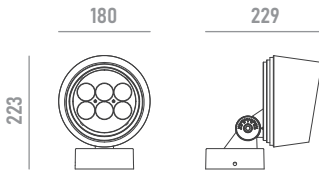

#### Technical Features

Power	30W
Input voltage	AC100-240V
Insulation class	I
Delivered flux	1,350 lm ±10%
Light distribution type	symmetrical / elliptical
Beam angle	9°, 15°, 20°, 30°, 45° / 15°x60°
Light colour / CCT	RGBW
CRI	-
Source type	LED ( 4-IN-1)
LED number	6
MacAdam step	-
Power supply	Built-in
Control	DMX512
Protection index	IP66
Impact resistance	IK08
Lifetime	50,000 hours Ta=25°C

#### Wiring

Power input cable OPEN END 500mm  
 DMX input cable MALE connector 500mm  
 DMX output cable FEMALE connector 500mm