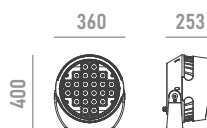

Wiring

Power input cable OPEN END 500mm
 DMX input cable MALE connector 500mm
 DMX output cable FEMALE connector 500mm

Construction

Fluorocarbonate powder painted die-cast aluminum body, tempered glass cover, polycarbonate optical lenses.

mounting accessory
*can not be ordered separately

U-bracket

with female 4-pin waterproof connector for DMX
* specify cable length to complete order

leader cable

with male and female 4-pin waterproof connector for DMX
* specify cable length to complete order