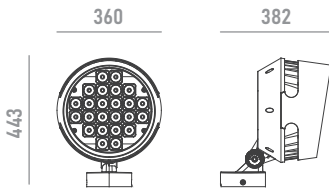

PRODUCT DATASHEET

Last information update: May 2023

ARKOS

0820W210

Architectural LED floodlight for outdoor applications

Technical Features

Power	210W
Input voltage	AC100-240V
Insulation class	I
Delivered flux	7,350 lm ±10%
Light distribution type	symmetrical
Beam angle	ultra spot 2°
Light colour / CCT	RGBW
CRI	-
Source type	LED
LED number	24
MacAdam step	-
Power supply	Built-in
Control	DMX512
Protection index	IP66
Impact resistance	IK08
Lifetime	50,000 hours Ta=25°C

Wiring

Power input cable OPEN END 500mm
 DMX input cable MALE connector 500mm
 DMX output cable FEMALE connector 500mm

Construction

Fluorocarbonate powder painted die-cast aluminum body, tempered glass cover, polycarbonate optical lenses.