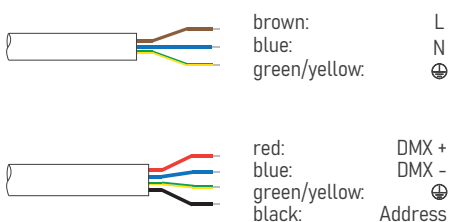

PRODUCT DATASHEET

Last information update: May 2023

ARKOS

0820W210

Architectural LED floodlight for outdoor applications

Technical Features

Power	210W
Input voltage	AC100-240V
Insulation class	I
Delivered flux	7,350 lm ±10%
Light distribution type	symmetrical
Beam angle	ultra spot 2°
Light colour / CCT	RGBW
CRI	-
Source type	LED
LED number	24
MacAdam step	-
Power supply	Built-in
Control	DMX512
Protection index	IP66
Impact resistance	IK08
Lifetime	50,000 hours Ta=25°C

Wiring

Power input cable OPEN END 500mm
 DMX input cable MALE connector 500mm
 DMX output cable FEMALE connector 500mm

Construction

Fluorocarbonate powder painted die-cast aluminum body, tempered glass cover, polycarbonate optical lenses.

extension cable

Ordering Information

example: 0820W210.0002.RGB30K.01+A1

0820W210 · [] · [] · [] + []

product	beam angle	light colour / CCT	finish colour	accessory
ARKOS 210W ULTRA SPOT	0002 2°	RGB30K RGB+3000K	01 RAL9023	A1 honeycomb
		RGB40K RGB+4000K		A2 anti-glare glass
				A3 U-bracket
				LC4 leader cable
				EC4 extension cable