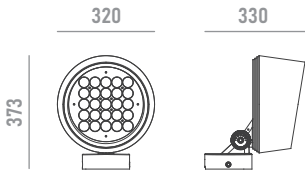

PRODUCT DATASHEET

Last information update: May 2023

ARKOS

0820W150

Architectural LED floodlight for outdoor applications

Technical Features

Power	150W
Input voltage	AC100-240V
Insulation class	I
Delivered flux	6,750 lm ±10%
Light distribution type	symmetrical / elliptical
Beam angle	9°, 15°, 20°, 30°, 45° / 15°x60°
Light colour / CCT	RGBW
CRI	-
Source type	LED (4-IN-1)
LED number	24
MacAdam step	-
Power supply	Built-in
Control	DMX512
Protection index	IP66
Impact resistance	IK08
Lifetime	50,000 hours Ta=25°C

Wiring

Power input cable OPEN END 500mm
 DMX input cable MALE connector 500mm
 DMX output cable FEMALE connector 500mm

Construction

Fluorocarbonate powder painted die-cast aluminum body, tempered glass cover, polycarbonate optical lenses.