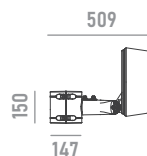

Wiring

Power input cable OPEN END 500mm
 DMX input cable MALE connector 500mm
 DMX output cable FEMALE connector 500mm

Construction

Fluorocarbonate powder painted die-cast aluminum body, tempered glass cover, polycarbonate optical lenses.

mounting accessory
*can not be ordered separately

U-bracket

mounting accessory for Ø 48mm poles
*can not be ordered separately

pole adapter

mounting accessory for Ø 114mm poles
*can not be ordered separately

pole clamp

with female 4-pin waterproof connector for DMX
* specify cable length to complete order

leader cable

with male and female 4-pin waterproof connector for DMX
* specify cable length to complete order