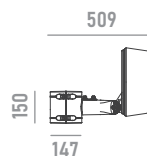

Wiring

Power input cable OPEN END 500mm
 DMX input cable MALE connector 500mm
 DMX output cable FEMALE connector 500mm

Construction

Fluorocarbonate powder painted die-cast aluminum body, tempered glass cover, polycarbonate optical lenses.

mounting accessory
*can not be ordered separately

U-bracket

mounting accessory for Ø 48mm poles
*can not be ordered separately

pole adapter

mounting accessory for Ø 114mm poles
*can not be ordered separately

pole clamp

with female 4-pin waterproof connector for DMX
* specify cable length to complete order

leader cable

with male and female 4-pin waterproof connector for DMX
* specify cable length to complete order