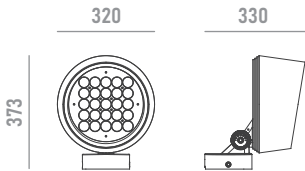

PRODUCT DATASHEET

Last information update: May 2023

ARKOS

0820W120

Architectural LED floodlight for outdoor applications

Technical Features

Power	120W
Input voltage	AC100-240V
Insulation class	I
Delivered flux	4,200 lm ±10%
Light distribution type	symmetrical
Beam angle	ultra spot 2.5°
Light colour / CCT	RGBW
CRI	-
Source type	LED
LED number	25
MacAdam step	-
Power supply	Built-in
Control	DMX512
Protection index	IP66
Impact resistance	IK08
Lifetime	50,000 hours Ta=25°C

Wiring

Power input cable OPEN END 500mm
 DMX input cable MALE connector 500mm
 DMX output cable FEMALE connector 500mm

Construction

Fluorocarbonate powder painted die-cast aluminum body, tempered glass cover, polycarbonate optical lenses.