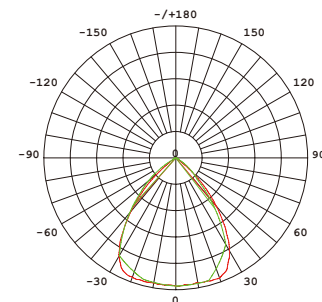

deolighting.com

DL290150

ELECTRICAL DATA

Power	50W
Input volt	90-305Vac
Frequency	50/60Hz
Connections	Live, Earth, Neutral
Class	I, must be earthed

LIGHTING DATA

Luminous flux	6,500±5% lm
LED color	2700-6500K
Color rendering index	80 Ra

LIGHT SOURCE DATA

LED brand	Lumileds
LED type	3030
LED quantity	64 pcs

POWER SUPPLY DATA

Brand	Meanwell HLG series
Power Factor	0.95
Dimmable	No

PHOTOMETRICS

60°

90°

110°

DL290150

MECHANICAL DATA

IP rating	IP66
IK rating	IK10
Beam angle	60°, 90°, 110°
Operating	-20 ~ +50°C
Lifespan	50,000 hrs

OPTIONAL CONTROL

1-10V Dimmable