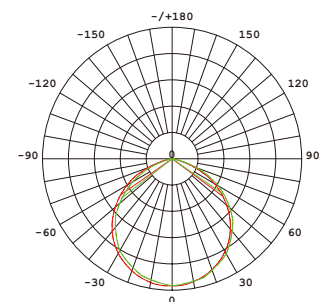

deolighting.com

DL290150

ELECTRICAL DATA

Power	50W
Input volt	90-305Vac
Frequency	50/60Hz
Connections	Live, Earth, Neutral
Class	I, must be earthed

LIGHTING DATA

Luminous flux	6,500±5% lm
LED color	2700-6500K
Color rendering index	80 Ra

LIGHT SOURCE DATA

LED brand	Lumileds
LED type	3030
LED quantity	64 pcs

POWER SUPPLY DATA

Brand	Meanwell HLG series
Power Factor	0.95
Dimmable	No

PHOTOMETRICS

60°

90°

110°

DL290150

MECHANICAL DATA

IP rating	IP66
IK rating	IK10
Beam angle	60°, 90°, 110°
Operating	-20 ~ +50°C
Lifespan	50,000 hrs

OPTIONAL CONTROL

1-10V Dimmable