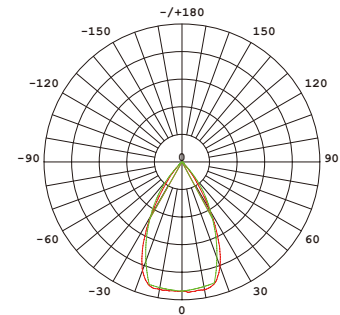

DL290150

ELECTRICAL DATA

Power	50W
Input volt	90-305Vac
Frequency	50/60Hz
Connections	Live, Earth, Neutral
Class	I, must be earthed

LIGHTING DATA

Luminous flux	6,500±5% lm
LED color	2700-6500K
Color rendering index	80 Ra

LIGHT SOURCE DATA

LED brand	Lumileds
LED type	3030
LED quantity	64 pcs

POWER SUPPLY DATA

Brand	Meanwell HLG series
Power Factor	0.95
Dimmable	No

PHOTOMETRICS

60°