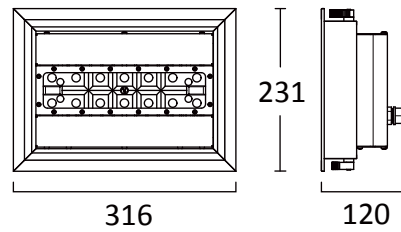

DL290150

GENERAL DATA

Luminaire type	Canopy
Installation	Recessed
Environment	Indoor, outdoor
Light source	LED
Body material	Aluminum alloy
Optic material	Polycarbonate (PC)
Finish color	Silver grey
Standard	CE, ATEX

deolighting.com

DL290150

ELECTRICAL DATA

Power	50W
Input volt	90-305Vac
Frequency	50/60Hz
Connections	Live, Earth, Neutral
Class	I, must be earthed

LIGHTING DATA

Luminous flux	6,500±5% lm
LED color	2700-6500K
Color rendering index	80 Ra

DL290150

MECHANICAL DATA

IP rating	IP66
IK rating	IK10
Beam angle	60°, 90°, 110°
Operating	-20 ~ +50°C
Lifespan	50,000 hrs

OPTIONAL CONTROL

1-10V Dimmable