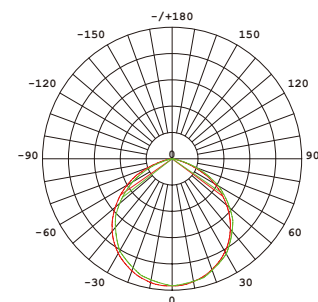

## POWER SUPPLY DATA

Brand	Meanwell HLG series
Power Factor	0.95
Dimmable	No

## PHOTOMETRICS

60°

90°

110°

DL2901200