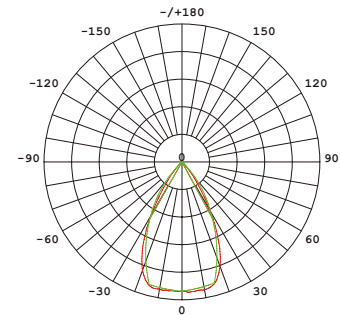

## LIGHTING DATA

Luminous flux	26,000±5% lm
LED color	2700-6500K
Color rendering index	80 Ra

## PHOTOMETRICS

60°

90°

110°

DL2901200