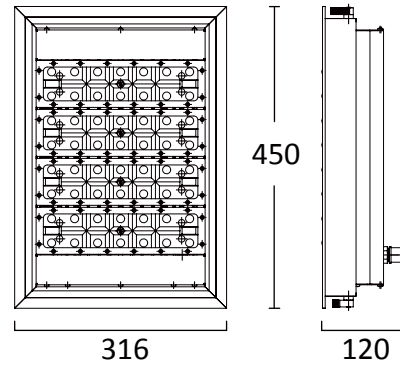

## GENERAL DATA

Luminaire type	Canopy
Installation	Recessed
Environment	Indoor, outdoor
Light source	LED
Body material	Aluminum alloy
Optic material	Polycarbonate ( PC )
Finish color	Silver grey
Standard	CE, ATEX

## PHOTOMETRICS

60°

90°

110°

DL2901200