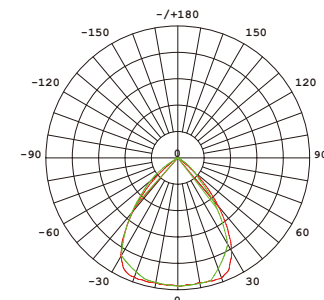

## LIGHTING DATA

Luminous flux	26,000±5% lm
LED color	2700-6500K
Color rendering index	80 Ra

## PHOTOMETRICS

60°

90°

110°

DL2901200