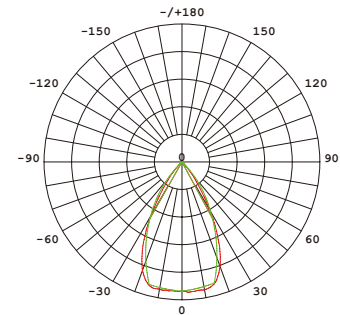

## LIGHTING DATA

Luminous flux	19,500±5% lm
LED color	2700-6500K
Color rendering index	80 Ra

## PHOTOMETRICS

60°

90°

110°

DL2901150