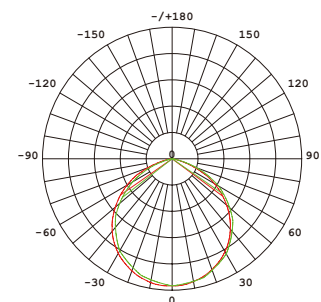

## POWER SUPPLY DATA

Brand	Meanwell HLG series
Power Factor	0.95
Dimmable	No

## PHOTOMETRICS

60°

90°

110°

DL2901150