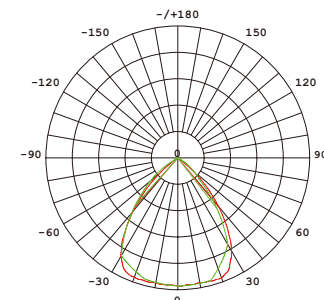

## LIGHTING DATA

Luminous flux	19,500±5% lm
LED color	2700-6500K
Color rendering index	80 Ra

## PHOTOMETRICS

60°

90°

110°

DL2901150