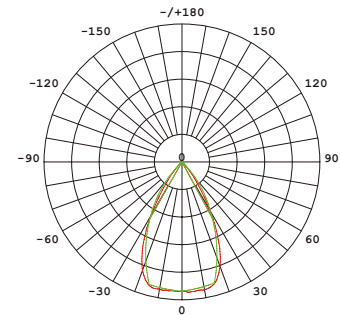

DL2901100

ELECTRICAL DATA

Power	100W
Input volt	90-305Vac
Frequency	50/60Hz
Connections	Live, Earth, Neutral
Class	I, must be earthed

LIGHTING DATA

Luminous flux	13,000±5% lm
LED color	2700-6500K
Color rendering index	80 Ra

LIGHT SOURCE DATA

LED brand	Lumileds
LED type	3030
LED quantity	128 pcs

POWER SUPPLY DATA

Brand	Meanwell HLG series
Power Factor	0.95
Dimmable	No

PHOTOMETRICS

60°