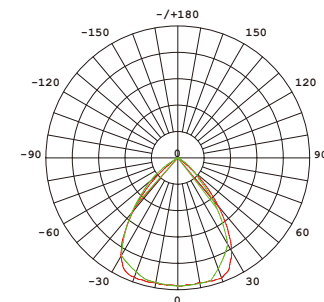

deolighting.com

DL2901100

ELECTRICAL DATA

Power	100W
Input volt	90-305Vac
Frequency	50/60Hz
Connections	Live, Earth, Neutral
Class	I, must be earthed

LIGHTING DATA

Luminous flux	13,000±5% lm
LED color	2700-6500K
Color rendering index	80 Ra

LIGHT SOURCE DATA

LED brand	Lumileds
LED type	3030
LED quantity	128 pcs

POWER SUPPLY DATA

Brand	Meanwell HLG series
Power Factor	0.95
Dimmable	No

PHOTOMETRICS

60°

90°

110°

DL2901100

MECHANICAL DATA

IP rating	IP66
IK rating	IK10
Beam angle	60°, 90°, 110°
Operating	-20 ~ +50°C
Lifespan	50,000 hrs

OPTIONAL CONTROL

1-10V Dimmable