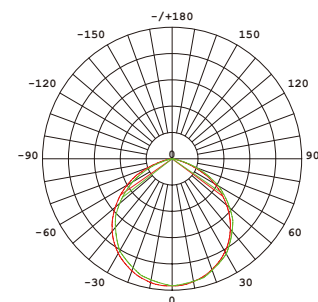

deolighting.com

DL2901100

ELECTRICAL DATA

Power	100W
Input volt	90-305Vac
Frequency	50/60Hz
Connections	Live, Earth, Neutral
Class	I, must be earthed

LIGHTING DATA

Luminous flux	13,000±5% lm
LED color	2700-6500K
Color rendering index	80 Ra

LIGHT SOURCE DATA

LED brand	Lumileds
LED type	3030
LED quantity	128 pcs

POWER SUPPLY DATA

Brand	Meanwell HLG series
Power Factor	0.95
Dimmable	No

PHOTOMETRICS

60°

90°

110°

DL2901100

MECHANICAL DATA

IP rating	IP66
IK rating	IK10
Beam angle	60°, 90°, 110°
Operating	-20 ~ +50°C
Lifespan	50,000 hrs

OPTIONAL CONTROL

1-10V Dimmable