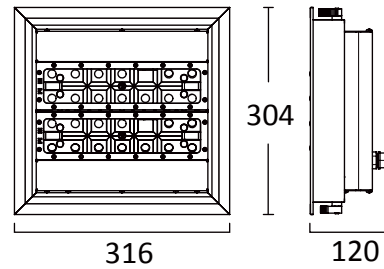

DL2901100

GENERAL DATA

Luminaire type	Canopy
Installation	Recessed
Environment	Indoor, outdoor
Light source	LED
Body material	Aluminum alloy
Optic material	Polycarbonate (PC)
Finish color	Silver grey
Standard	CE, ATEX

deolighting.com

DL2901100

ELECTRICAL DATA

Power	100W
Input volt	90-305Vac
Frequency	50/60Hz
Connections	Live, Earth, Neutral
Class	I, must be earthed

LIGHTING DATA

Luminous flux	13,000±5% lm
LED color	2700-6500K
Color rendering index	80 Ra

DL2901100

MECHANICAL DATA

IP rating	IP66
IK rating	IK10
Beam angle	60°, 90°, 110°
Operating	-20 ~ +50°C
Lifespan	50,000 hrs

OPTIONAL CONTROL

1-10V Dimmable