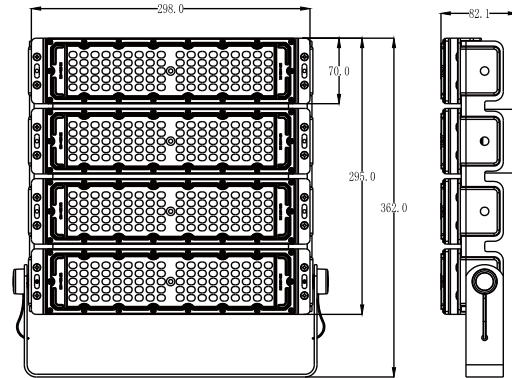

DL1501240

GENERAL DATA

Luminaire type	Tunnel light
Installation	Surfaced
Environment	Outdoor
Light source	LED
Body material	Powder coated aluminum
Optic material	Polycarbonate (PC)
Finish color	Silver
Standard	CE

deolighting.com

DL1501240

ELECTRICAL DATA

Power	240W
Input volt	90-305Vac
Frequency	50/60Hz
Connections	Live, Earth, Neutral
Class	I, must be earthed

LIGHTING DATA

Luminous flux	31,000±5% lm
LED color	2700-6500K
Color rendering index	80 Ra

LIGHT SOURCE DATA

LED brand	Lumileds
LED type	3030
LED quantity	288 pcs

POWER SUPPLY DATA

Brand	Meanwell HLG series
Power Factor	0.95
Dimmable	No

PHOTOMETRICS

DL1501240

MECHANICAL DATA

IP rating	IP67
IK rating	IK10
Beam angle	60°, 90°
Operating	-20 ~ +50°C
Lifespan	50,000 hrs