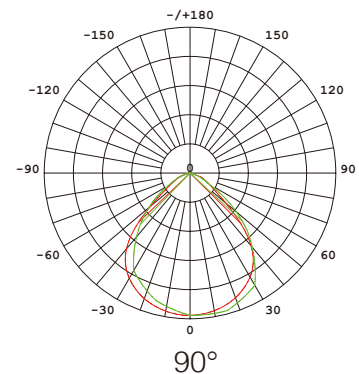

deolighting.com

DL1501240

ELECTRICAL DATA

Power	240W
Input volt	90-305Vac
Frequency	50/60Hz
Connections	Live, Earth, Neutral
Class	I, must be earthed

LIGHTING DATA

Luminous flux	31,000±5% lm
LED color	2700-6500K
Color rendering index	80 Ra

LIGHT SOURCE DATA

LED brand	Lumileds
LED type	3030
LED quantity	288 pcs

POWER SUPPLY DATA

Brand	Meanwell HLG series
Power Factor	0.95
Dimmable	No

PHOTOMETRICS

DL1501240

MECHANICAL DATA

IP rating	IP67
IK rating	IK10
Beam angle	60°, 90°
Operating	-20 ~ +50°C
Lifespan	50,000 hrs