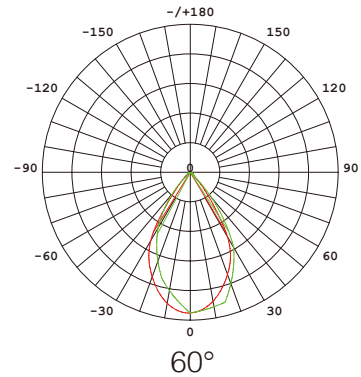

deolighting.com

DL1501240

ELECTRICAL DATA

Power	240W
Input volt	90-305Vac
Frequency	50/60Hz
Connections	Live, Earth, Neutral
Class	I, must be earthed

LIGHTING DATA

Luminous flux	31,000±5% lm
LED color	2700-6500K
Color rendering index	80 Ra

LIGHT SOURCE DATA

LED brand	Lumileds
LED type	3030
LED quantity	288 pcs

POWER SUPPLY DATA

Brand	Meanwell HLG series
Power Factor	0.95
Dimmable	No

PHOTOMETRICS

DL1501240

MECHANICAL DATA

IP rating	IP67
IK rating	IK10
Beam angle	60°, 90°
Operating	-20 ~ +50°C
Lifespan	50,000 hrs